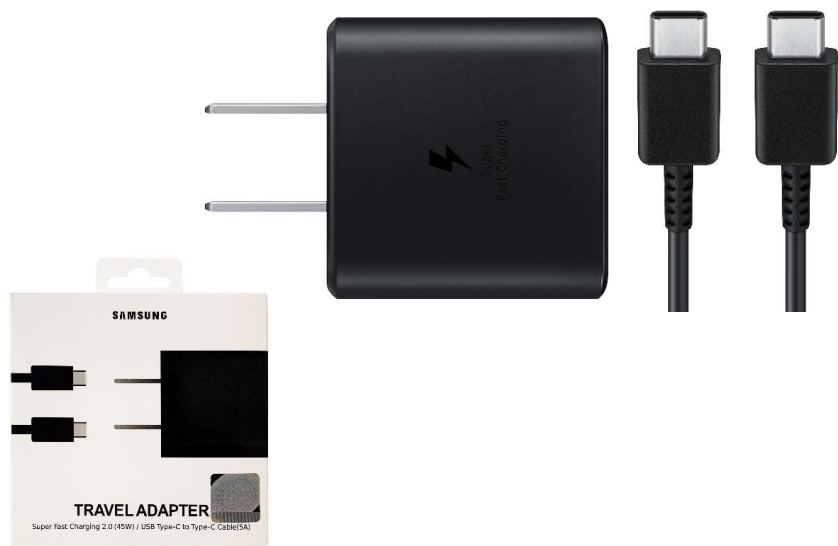

Fast Charging cable USB-C to USB-C 3A

SKU: AS-36400

Samsung USB to Micro USB cable for Samsung Galaxy S6

Sync and charge your Samsung Galaxy S6 or any Micro USB device with this Official Samsung white premium Micro USB cable.

This Samsung product is made from the highest quality materials and standards ensuring your S6 is not damaged.

SKU: AS-36401

Samsung 45W USB-C Super Fast Charger with Dual USB-C to USB-C cable

This Samsung wall charger with 45 Watt Super Fast Charge capability uses Power Delivery (PD) to provide the most efficient charge possible. Any PD device, including Galaxy Note10+, can charge at up to 45W. Other USB-C devices rates will vary.

The Super Fast charger delivers up to 3 Amp to give your phone power at a much faster rate than your standard 1A or 700mA charger.

SKU: AS-36396

Samsung Fast Charger 25W with Dual USB-C to USB-C cable

This Samsung wall charger with 25 Watt Super Fast Charge capability uses Power Delivery (PD) to provide the most efficient charge possible. Any PD device, including Galaxy Note10, can charge at up to 25W. Other USB-C devices rates will vary.

The Super Fast charger delivers up to 3 Amp to give your phone power at a much faster rate than your standard 1A or 700mA charger.

SKU: AS-36387

Samsung Travel Adapter 10W with USB to USB-C cable

This Samsung wall charger with 45 Watt Super Fast Charge capability uses Power Delivery (PD) to provide the most efficient charge possible. Any PD device, including Galaxy Note10+, can charge at up to 45W. Other USB-C devices rates will vary.